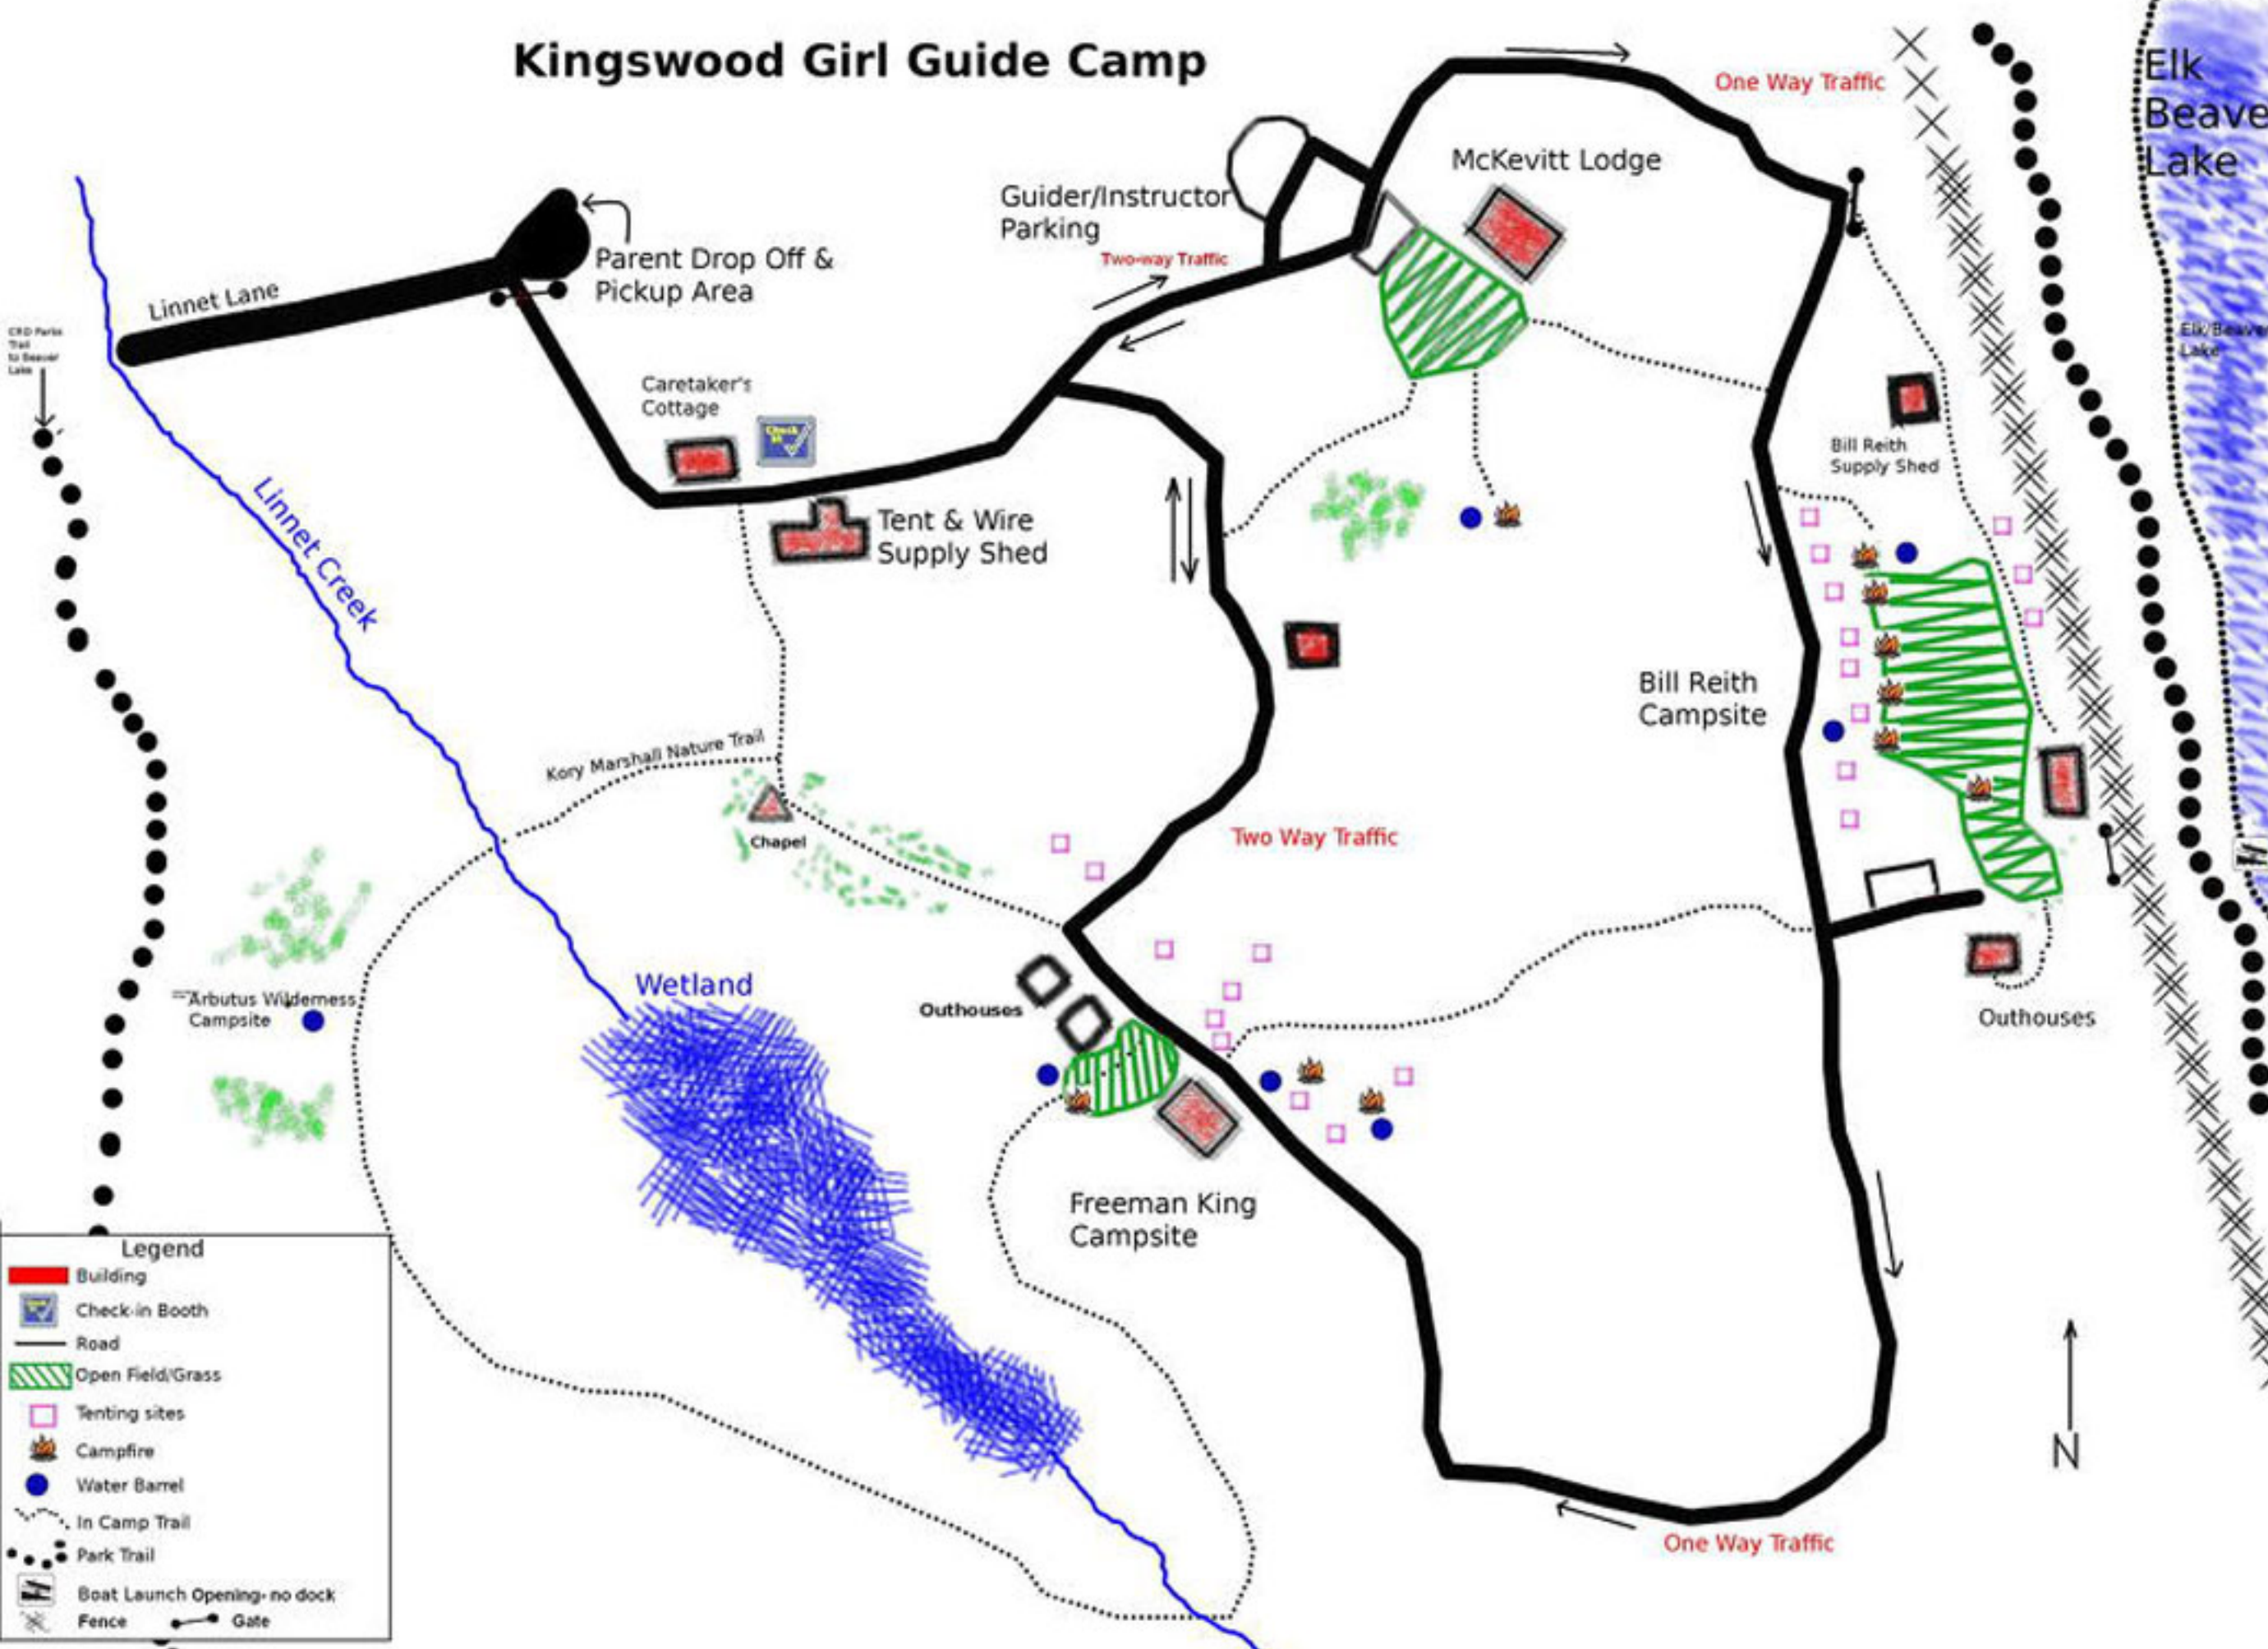

Kingswood Girl Guide Camp

- Legend**
- Building
 - Check-in Booth
 - Road
 - Open Field/Grass
 - Tenting sites
 - Campfire
 - Water Barrel
 - In Camp Trail
 - Park Trail
 - H Boat Launch Opening- no dock
 - Fence
 - Gate